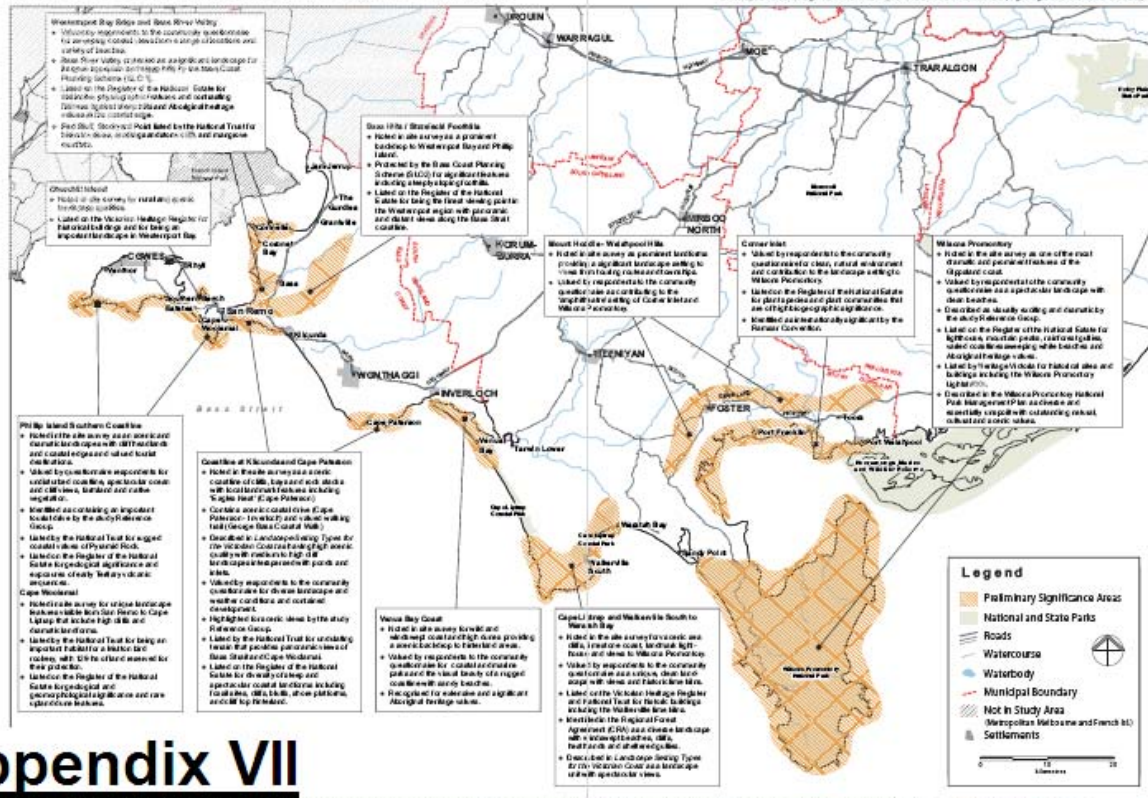

DRAFT LANDSCAPE SIGNIFICANCE MAP - PART 1
Management of Significant Landscapes in the Gippsland Coastal Region

Appendix VII

Please write or draw your comments on this map and fill in the question sheet on the back of this brochure. Then send this brochure back to Planisphere (160 Johnston Street, FITZROY 3065) before 19th August 2005.